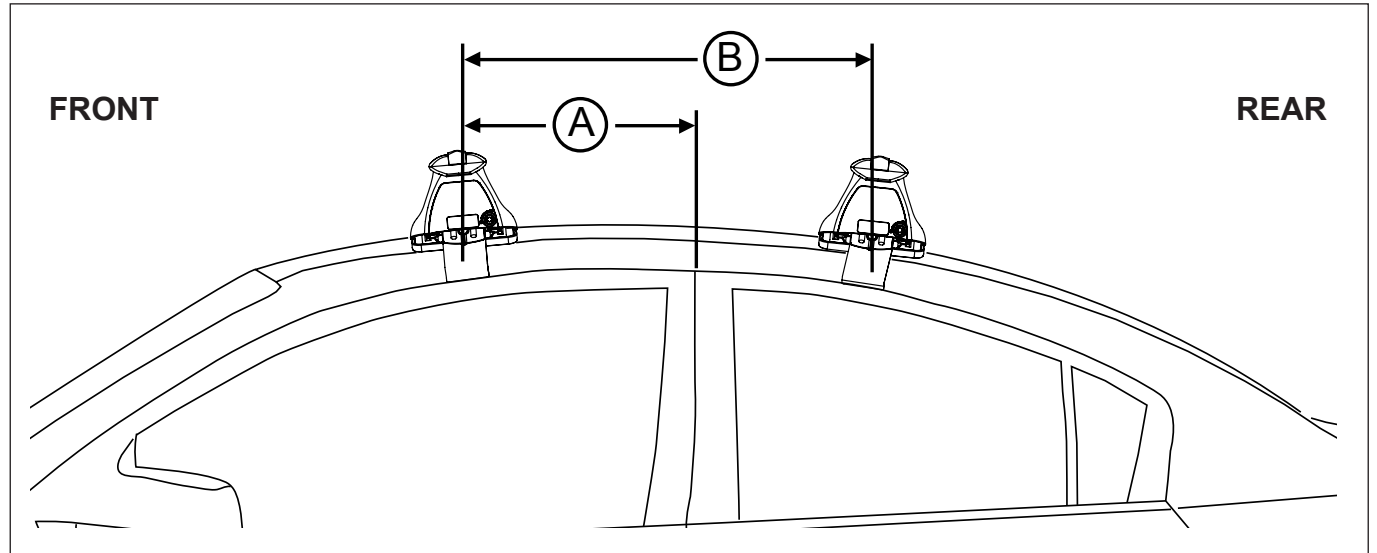

DK197 Rhino-Rack VA, Aero, Euro & HD crossbar instruction

Measurement A: CENTRE of door jamb to CENTRE arrow of leg foot plate.

Measurement B: CENTRE of Front leg foot plate arrow to CENTRE of Rear leg foot plate arrow.

Carrying capacity: Roof rack is rated to 75kg. Please refer to manufacturers handbook for your vehicles maximum roof load capacity. Always use the lower of the two figures.

If your vehicle is not listed on this fitting instruction please refer to your countries Rhino-Rack web site for the latest information.

Vehicle	Region	Date	Measurement A	Measurement B	Load Rating (includes racks 5kg/11lbs)
AUDI A6 (4F) 4dr sedan	AU/NZ	10/04-06/11	300mm / 11,13/16"	700mm / 27,9/16"	75kg / 165lbs
	EUR	04-11			
	USA	05-11			
AUDI S6 (4F) 4dr sedan	AU/NZ	11/06-09/11			
	EUR	06-11			
	USA	07-11