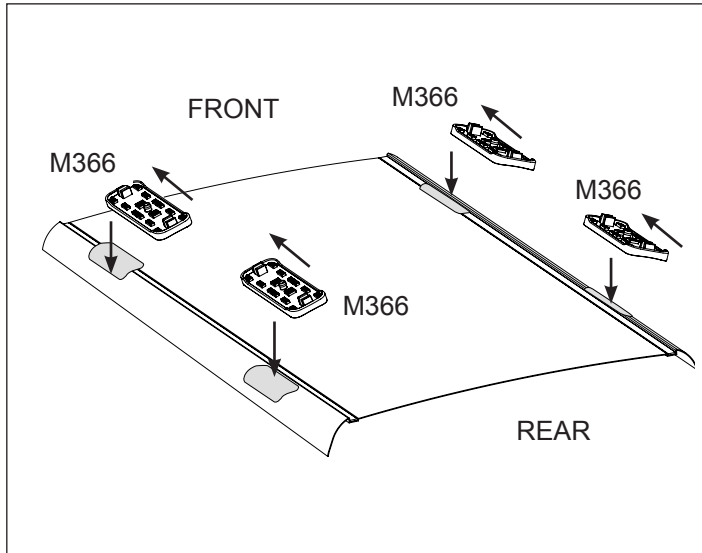

DK197 Rhino-Rack VA, Aero, Euro & HD crossbar instruction

Measurement A: CENTRE of door jamb to CENTRE arrow of leg foot plate.

Measurement B: CENTRE of Front leg foot plate arrow to CENTRE of Rear leg foot plate arrow.

Carrying capacity: Roof rack is rated to 75kg. Please refer to manufacturers handbook for your vehicles maximum roof load capacity. Always use the lower of the two figures.

If your vehicle is not listed on this fitting instruction please refer to your countries Rhino-Rack web site for the latest information.

Vehicle	Region	Date	Measurement A	Measurement B	Load Rating (includes racks 5kg/11lbs)
AUDI A6 (4F) 4dr sedan	AU/NZ	10/04-06/11	300mm / 11,13/16"	700mm / 27,9/16"	75kg / 165lbs
	EUR	04-11			
	USA	05-11			
AUDI S6 (4F) 4dr sedan	AU/NZ	11/06-09/11			
	EUR	06-11			
	USA	07-11